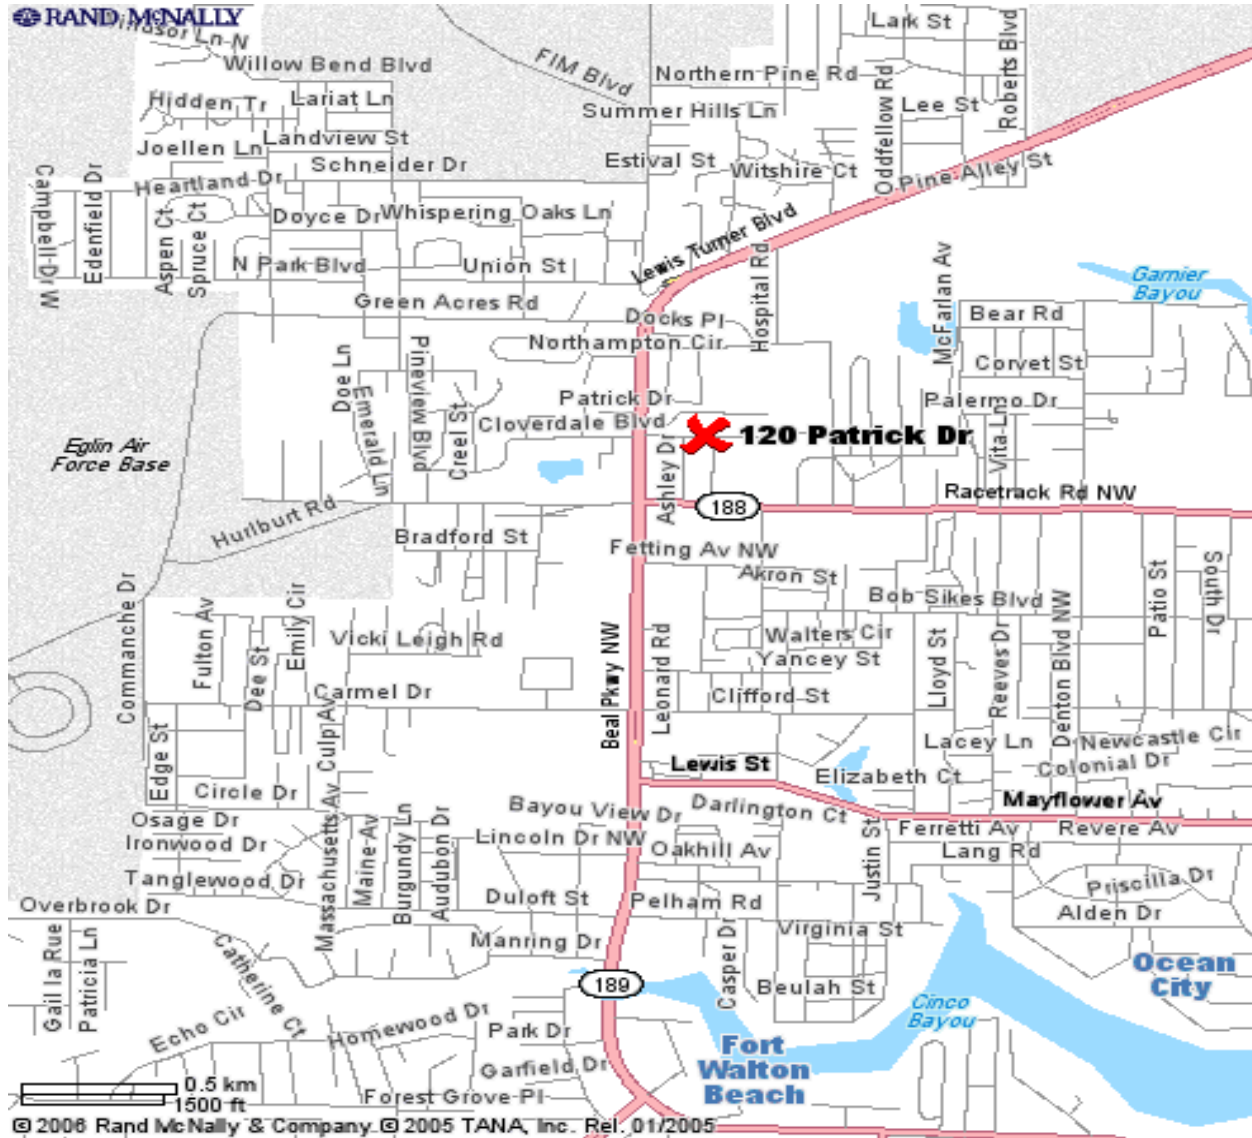

# NEW ZION TABERNACLE MINISTRIES

120 Patrick Drive, FWB FL

Map and Directions

**From Eglin AFB:** Take Lewis Turner Blvd south to Racetrack Rd. Turn left onto Racetrack Rd. Take first left onto Patrick Drive. Church will be on right hand side of road.

**From Intersection of Beal Parkway and Mary Esther Cutoff:** Take Beal Parkway north to Racetrack Rd. Turn right onto Racetrack Rd. Take first left onto Patrick Drive. Church will be on the right hand side of road.

**FROM Intersection of Eglin Blvd & Racetrack:** Go west on Racetrack Rd pass Mar Walt (Hospital turn). Make right turn onto Patrick Drive at Plaza North Shopping Center. Church will be on right hand side of road.